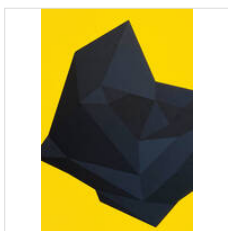

DONNA GOUGH
Berlin black, large #1 , 2024
Acrylic on aluminum

47 × 70 × 1 4/5 in
119.4 × 177.8 × 4.6 cm

\$2,950

DONNA GOUGH
Berlin black, large #2, 2024
Acrylic on aluminum

47 × 70 × 1 4/5 in
119.4 × 177.8 × 4.6 cm

\$2,950

DONNA GOUGH
Berlin black #1, 2023
Acrylic on aluminum

70 × 35 × 1 4/5 in
177.8 × 88.9 × 4.6 cm

\$1,950

DONNA GOUGH
Berlin black #2, 2023
Acrylic on aluminum

70 × 35 × 1 4/5 in
177.8 × 88.9 × 4.6 cm

\$1,950

DONNA GOUGH
Berlin black #3, 2024
Acrylic on aluminum

70 × 35 × 1 4/5 in
177.8 × 88.9 × 4.6 cm

\$1,950

DONNA GOUGH
Berlin black #4, 2024
Acrylic on aluminum

70 × 35 × 1 4/5 in
177.8 × 88.9 × 4.6 cm