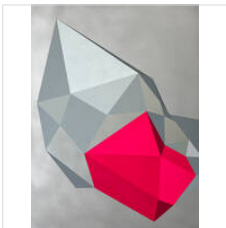

DONNA GOUGH
Berlin black, large #1 , 2024
Acrylic on aluminum

47 × 70 × 1 4/5 in
119.4 × 177.8 × 4.6 cm

\$2,950

DONNA GOUGH
Berlin black, large #2, 2024
Acrylic on aluminum

47 × 70 × 1 4/5 in
119.4 × 177.8 × 4.6 cm

\$1,950

DONNA GOUGH
Berlin black #3, 2024
Acrylic on aluminum

70 × 35 × 1 4/5 in
177.8 × 88.9 × 4.6 cm

\$1,950

DONNA GOUGH
Berlin black #4, 2024
Acrylic on aluminum

70 × 35 × 1 4/5 in
177.8 × 88.9 × 4.6 cm

\$1,950

DONNA GOUGH
Every thing, 2023
Acrylic on aluminum

70 × 35 × 1 4/5 in
177.8 × 88.9 × 4.6 cm

\$1,950

DONNA GOUGH
Always, 2023
Acrylic on aluminum

70 × 35 × 1 4/5 in
177.8 × 88.9 × 4.6 cm

\$1,950

DONNA GOUGH
Every where, 2023
Acrylic on aluminum

70 × 35 × 1 4/5 in
177.8 × 88.9 × 4.6 cm

\$1,950

DONNA GOUGH
Now, 2023
Acrylic on aluminum

70 × 35 × 1 4/5 in
177.8 × 88.9 × 4.6 cm

\$1,950