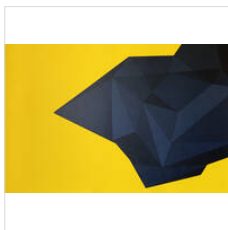

DONNA GOUGH
Berlin black, large #1 , 2024
Acrylic on aluminum

47 × 70 × 1 4/5 in
119.4 × 177.8 × 4.6 cm

\$2,950

DONNA GOUGH
Berlin black, large #2, 2024
Acrylic on aluminum

47 × 70 × 1 4/5 in
119.4 × 177.8 × 4.6 cm

\$2,950

DONNA GOUGH
Berlin black #1, 2023
Acrylic on aluminum

70 × 35 × 1 4/5 in
177.8 × 88.9 × 4.6 cm

\$1,950

DONNA GOUGH
Berlin black #2, 2023
Acrylic on aluminum

70 × 35 × 1 4/5 in
177.8 × 88.9 × 4.6 cm

\$1,950

DONNA GOUGH
Berlin black #3, 2024
Acrylic on aluminum

70 × 35 × 1 4/5 in
177.8 × 88.9 × 4.6 cm

\$1,950

DONNA GOUGH
Berlin black #4, 2024
Acrylic on aluminum

70 × 35 × 1 4/5 in
177.8 × 88.9 × 4.6 cm