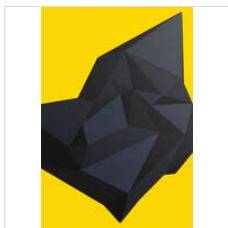

DONNA GOUGH
Berlin black, large #1 , 2024
Acrylic on aluminum

47 × 70 × 1 4/5 in
119.4 × 177.8 × 4.6 cm

\$2,950

DONNA GOUGH
Berlin black, large #2, 2024
Acrylic on aluminum

47 × 70 × 1 4/5 in
119.4 × 177.8 × 4.6 cm

\$2,950

DONNA GOUGH
Berlin black #1, 2023
Acrylic on aluminum

70 × 35 × 1 4/5 in
177.8 × 88.9 × 4.6 cm

\$1,950

DONNA GOUGH
Berlin black #2, 2023
Acrylic on aluminum

70 × 35 × 1 4/5 in
177.8 × 88.9 × 4.6 cm

\$1,950

DONNA GOUGH
Berlin black #3, 2024
Acrylic on aluminum

70 × 35 × 1 4/5 in
177.8 × 88.9 × 4.6 cm

\$1,950

DONNA GOUGH
Berlin black #4, 2024
Acrylic on aluminum

70 × 35 × 1 4/5 in
177.8 × 88.9 × 4.6 cm