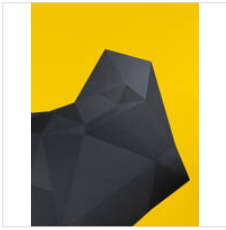

DONNA GOUGH
Berlin black, large #1 , 2024
Acrylic on aluminum

47 × 70 × 1 4/5 in
119.4 × 177.8 × 4.6 cm

\$2,950

DONNA GOUGH
Berlin black, large #2, 2024
Acrylic on aluminum

47 × 70 × 1 4/5 in
119.4 × 177.8 × 4.6 cm

\$2,950

DONNA GOUGH
Berlin black #1, 2023
Acrylic on aluminum

70 × 35 × 1 4/5 in
177.8 × 88.9 × 4.6 cm

\$1,950

DONNA GOUGH
Berlin black #2, 2023
Acrylic on aluminum

70 × 35 × 1 4/5 in
177.8 × 88.9 × 4.6 cm

\$1,950

DONNA GOUGH
Berlin black #3, 2024
Acrylic on aluminum

70 × 35 × 1 4/5 in
177.8 × 88.9 × 4.6 cm

\$1,950

DONNA GOUGH
Berlin black #4, 2024
Acrylic on aluminum

70 × 35 × 1 4/5 in
177.8 × 88.9 × 4.6 cm